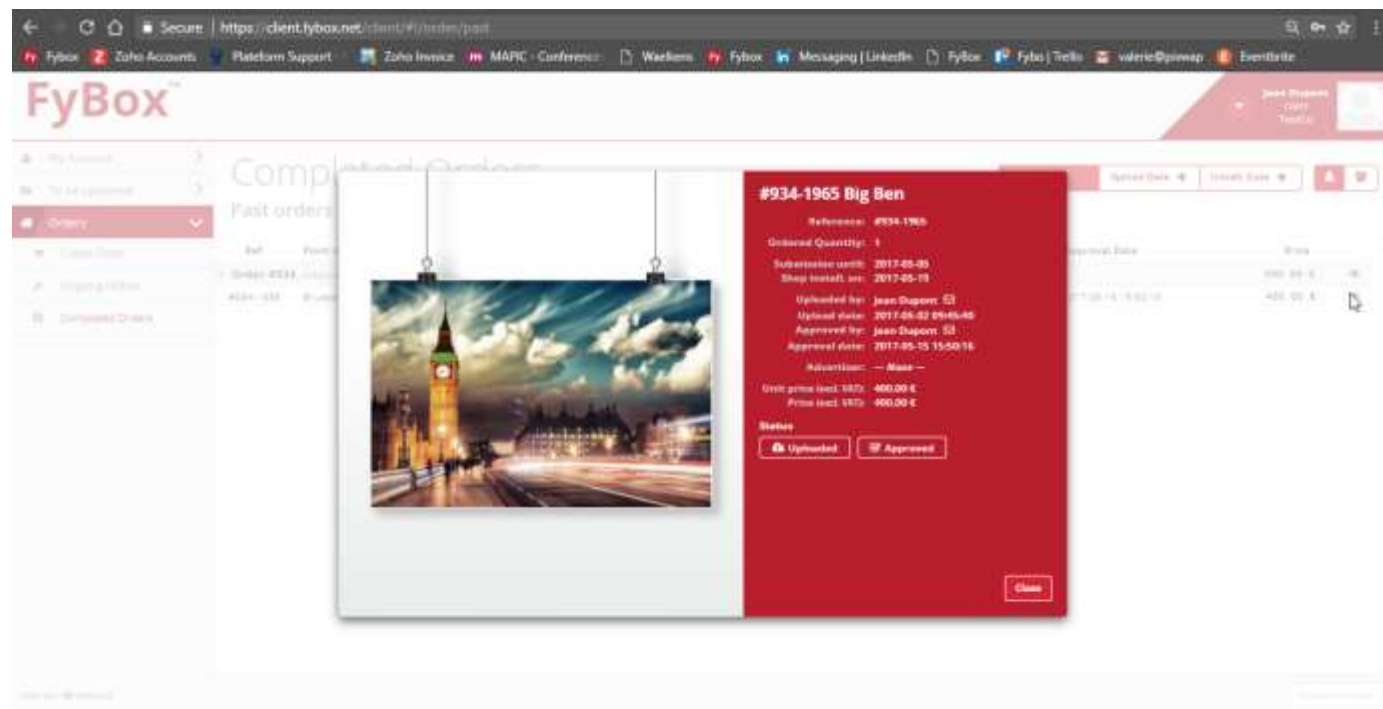

The online platform allows you to manage your worldwide visual renewals in a few clicks