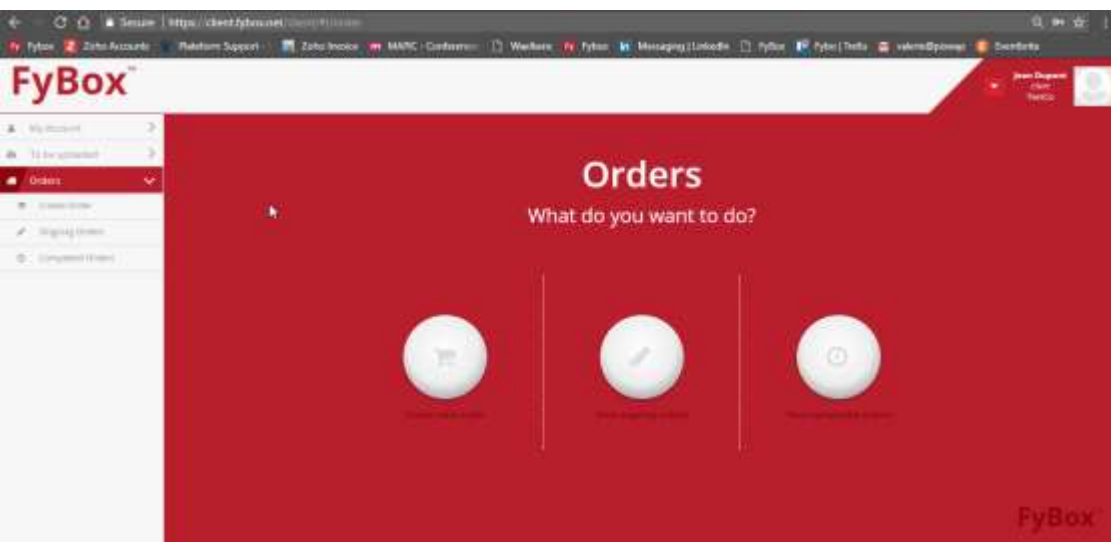

Double - sided LED light boxes

- profile 85 mm
- tailor-made size
- stand alone (with or without feet)

High Quality Textile, special light boxes

- HD printing : UV method or sublimation
 - Easy renewal – silicone strip
 - Fire resistant - b1 certified.
- outstanding visual result

FyBox will fit any project.

Frame Depth

Printing Quality

Uniform Lighting

Easy Renewal

The online platform allows you to manage your worldwide visual renewals in a few clicks

Services to customers - You order online, we deliver on site.