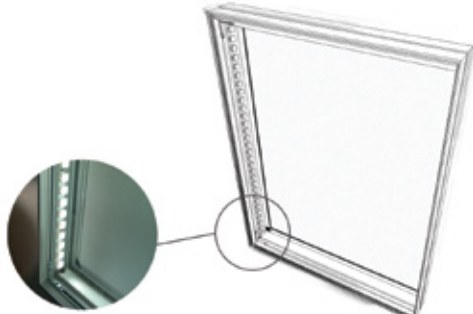

FyBox™ TOTEM 85